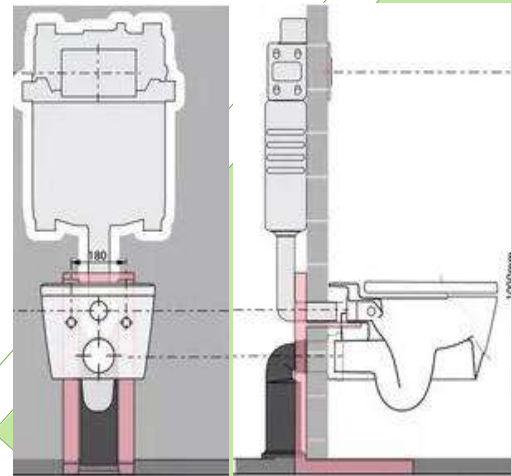

## SANITARYWARE & ACCESSORIES

TOILET BOWL (Unused items)  
750 (L) x 400 (W) X 750 (H)  
mm

RM280.00 / SET  
7 SETS

TOILET BOWL (Unused items)  
HANGED TYPE

Bowl Size: 600 (L) x 290 (W) x 380 (H) mm

RM480.00 / SET  
5 SETS